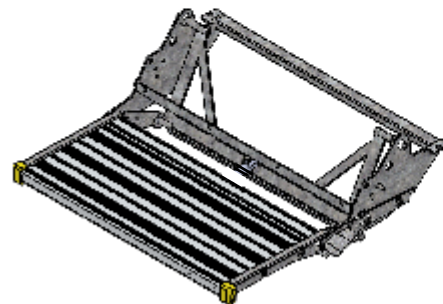

Manufactured exclusively by **AVS**
for **Stedall** in the UK and Ireland

LXM600

Stedall Product Code **6138**

Available from stock NOW!

Call Stedall on 01454 319524 or AVS on 01948 78100
Ask for Product Code 6138

- Foot Operated
- 300mm deep by 600mm wide platform
- Soft Gas Spring Deploy
- Easy to Stow
- Simple to maintain
- Easy to fit
- Range of fitting kit available.
- Left or right handed pedal