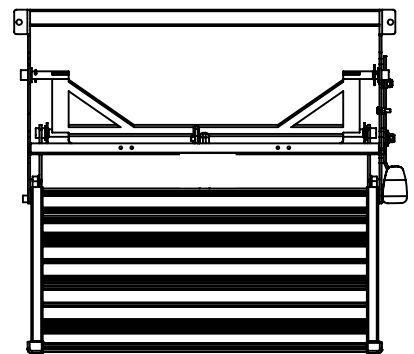

Manufactured exclusively by **AVS**
for **Stedall** in the UK and Ireland

LXM600

Stedall Product Code **6138**

Available from stock NOW!

Call Stedall on 01454 319524 or AVS on 01948 78100
Ask for Product Code 6138

- Foot Operated
- 300mm deep by 600mm wide platform
- Soft Gas Spring Deploy
- Easy to Stow
- Simple to maintain
- Easy to fit
- Range of fitting kit available.
- Left or right handed pedal