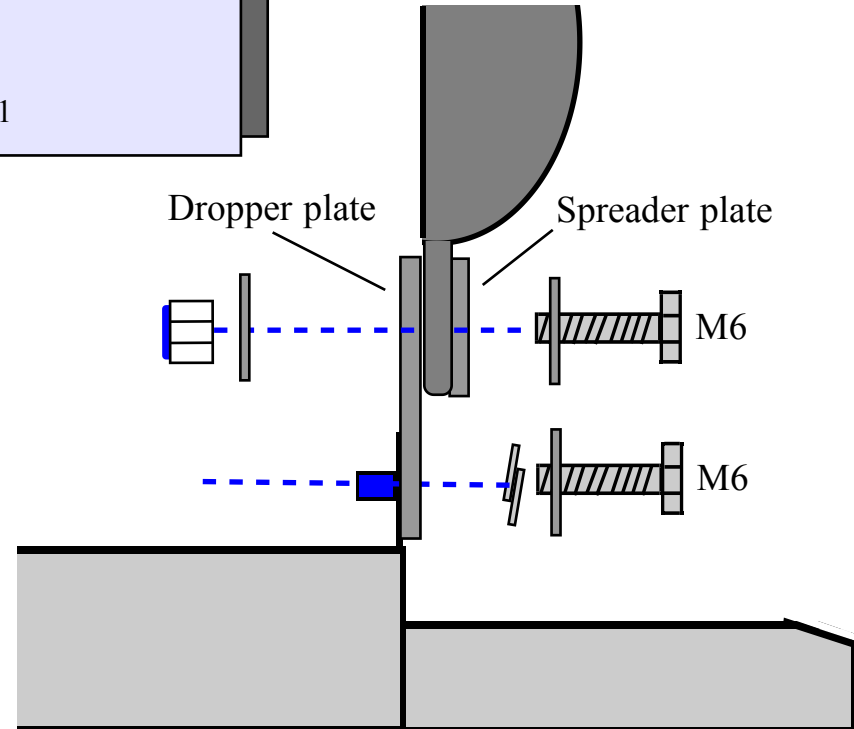

AVS Fitting Kits  
Ford Transit 2000  
Side Door RHD RWD  
To fit A600C  
Step Height Options  
© Copyright AVS 2001

AVS Marketing Ltd  
Copyright 2001

1. Maximum ground clearance option.

2. Dropper plate option giving equal step heights.

AVS Fitting Kits  
General  
Side or Cab Door  
To fit A900C or A600C or A450C  
© Copyright AVS 2000

AVS Marketing Ltd  
Copyright 2000

TOGGLE - Toggle is weighted to drop down when passed through the hole drilled in the chassis