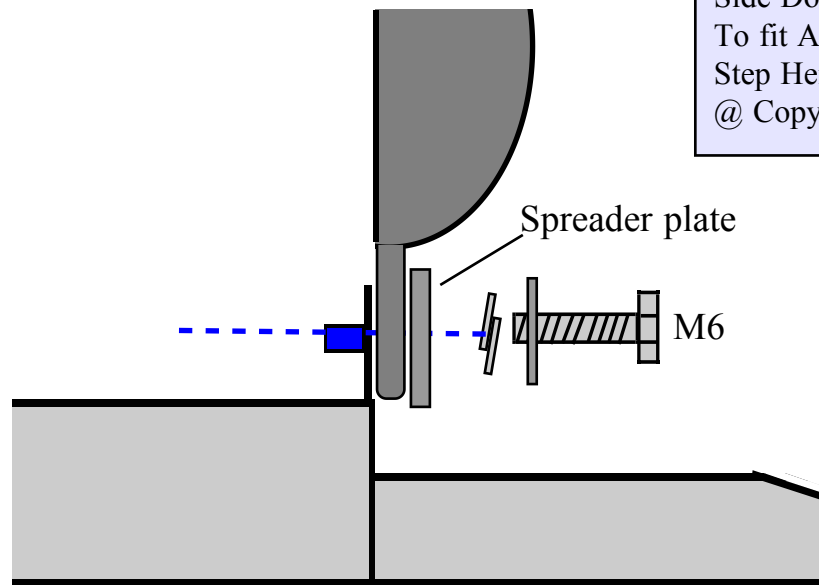

AVS Fitting Kits  
Ford Transit 2000  
Side Door RHD RWD  
To fit A600C  
Step Height Options  
© Copyright AVS 2001

AVS Marketing Ltd  
Copyright 2001

1. Maximum ground clearance option.

2. Dropper plate option giving equal step heights.

AVS Fitting Kits  
General  
Side or Cab Door  
To fit A900C or A600C or A450C  
© Copyright AVS 2000

AVS Marketing Ltd  
Copyright 2000

TOGGLE - Toggle is weighted to drop down when passed through the hole drilled in the chassis