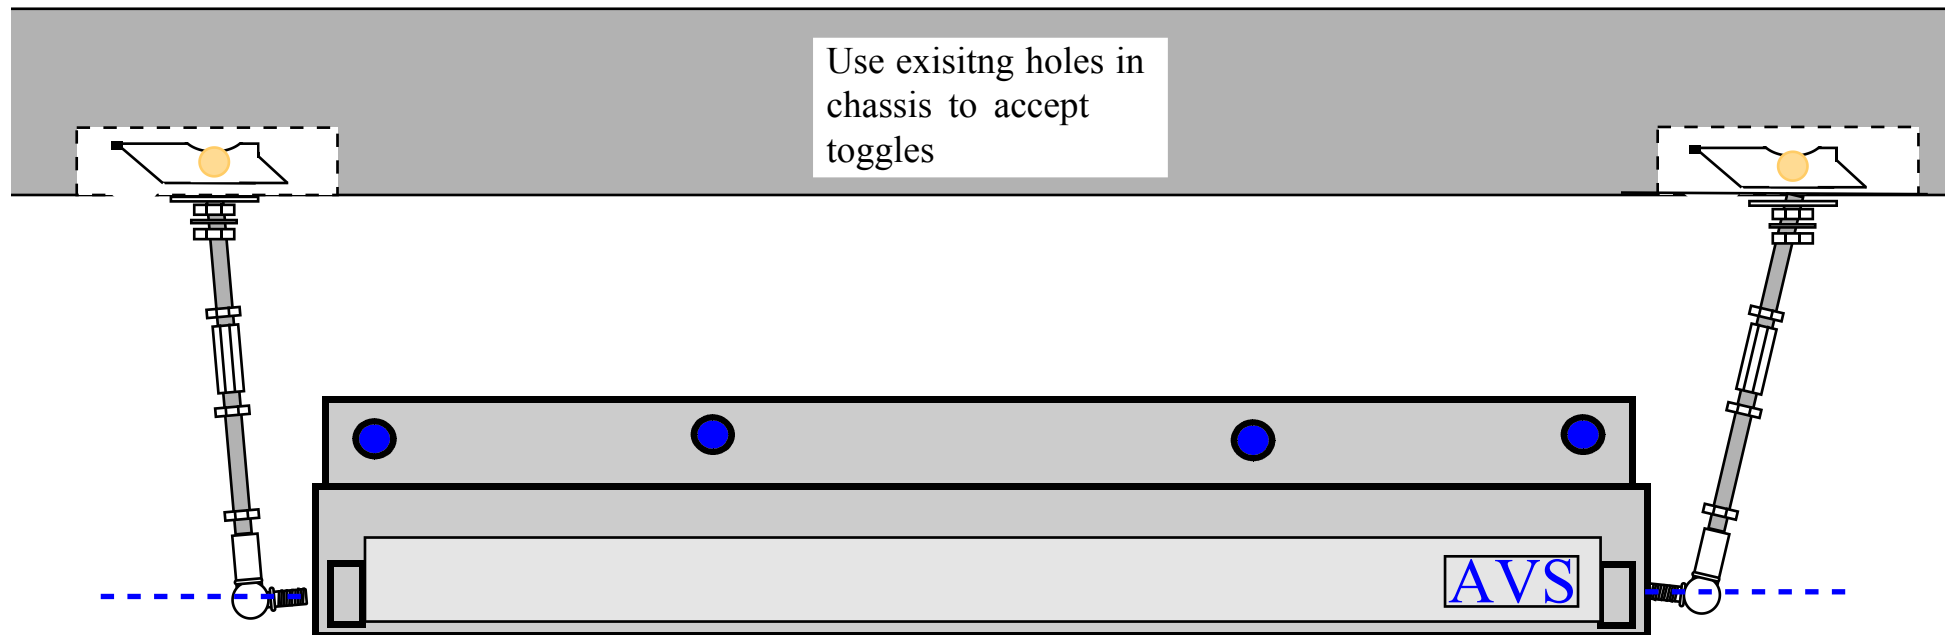

AVS Fitting Kits  
Ford Transit 2000  
Side Door RHD RWD  
To fit A600C  
Step Height Options  
© Copyright AVS 2001

AVS Marketing Ltd  
Copyright 2001

1. Maximum ground clearance option.

2. Dropper plate option giving equal step heights.

AVS Fitting Kits  
General  
Side or Cab Door  
To fit A900C or A600C or A450C  
© Copyright AVS 2000

AVS Marketing Ltd  
Copyright 2000

TOGGLE - Toggle is weighted to drop down when passed through the hole drilled in the chassis