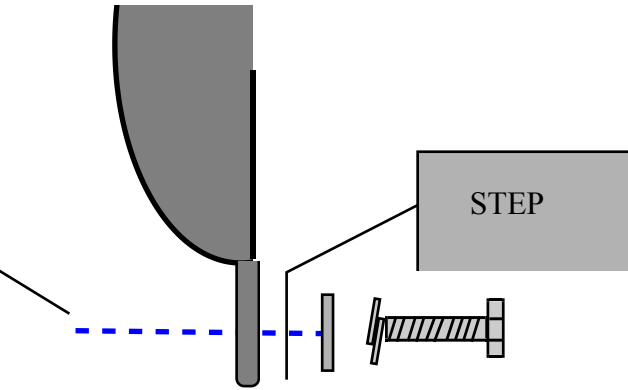

### Renault Master

Vehicle Type	Renault Master
Step Type	AVS L600C
Floor Height	480mm 18.5"
Step 1	245mm (9.5")
Step 2	233mm (9")
Ground Clearance	255mm (10")

All dimensions are approximate and may vary slightly from vehicle to vehicle.

**NOTE:** The L600 must only be operated with a full automatic harness. The step **MUST** be fully deployed before weight is applied to the tread.

STEP REFERENCE:	STLE600BZ
VEHICLE TYPE	Ford Transit (Van base) LWB RWD Renault Master, Vauxhall Movano
STEP TYPES	L600C Lowering Step
ENTRANCE	Standard Side Sliding Door offside
INSTRUCTION REF	FI600L
COPYRIGHT	All AVS Fitting kits and instructions are protected by copyright.
CONDITIONS	Our standard conditions of sale and warranty apply. Any damage caused to the step during fitting will invalidate the warranty.