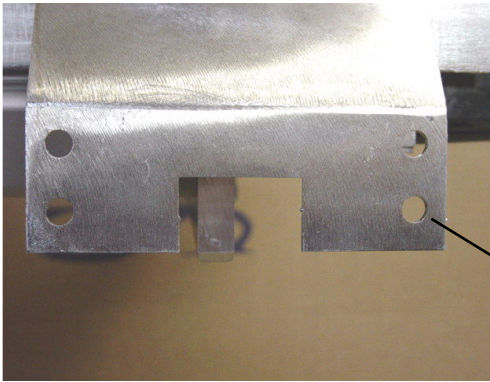

### Renault Master

Vehicle Type	Renault Master
Step Type	AVS L600C
Floor Height	480mm 18.5"
Step 1	245mm (9.5")
Step 2	233mm (9")
Ground Clearance	255mm (10")

All dimensions are approximate and may vary slightly from vehicle to vehicle.

**NOTE:** The L600 must only be operated with a full automatic harness. The step **MUST** be fully deployed before weight is applied to the tread.

STEP REFERENCE:	STLE600BZ
VEHICLE TYPE	Ford Transit (Van base) LWB RWD Renault Master, Vauxhall Movano
STEP TYPES	L600C Lowering Step
ENTRANCE	Standard Side Sliding Door offside
INSTRUCTION REF	FI600L
COPYRIGHT	All AVS Fitting kits and instructions are protected by copyright.
CONDITIONS	Our standard conditions of sale and warranty apply. Any damage caused to the step during fitting will invalidate the warranty.