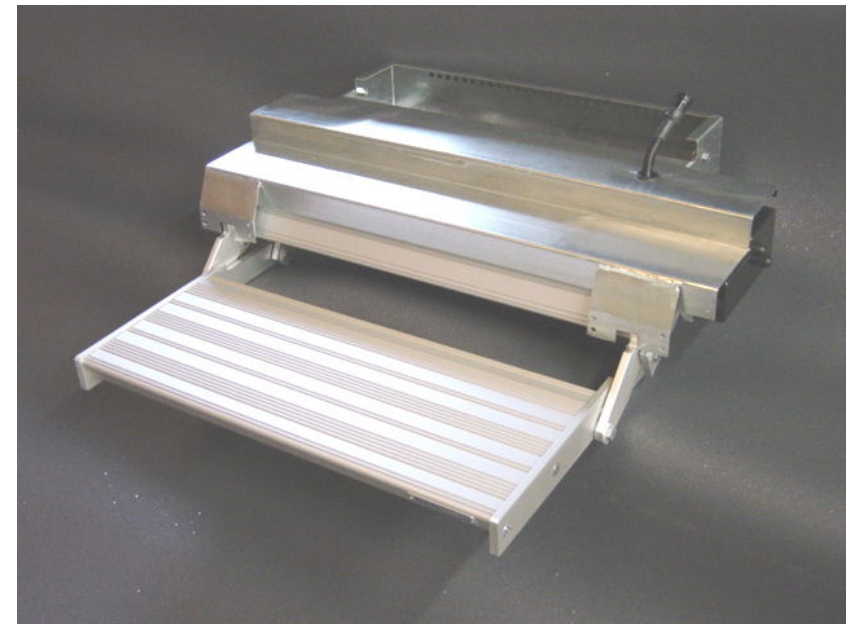

## AVS L600

### Renault Master

Vehicle Type	Renault Master
Step Type	AVS L600C
Floor Height	480mm 18.5"
Step 1	245mm (9.5")
Step 2	233mm (9")
Ground Clearance	255mm (10")

All dimensions are approximate and may vary slightly from vehicle to vehicle.

**NOTE:** The L600 must only be operated with a full automatic harness. The step **MUST** be fully deployed before weight is applied to the tread.

STEP REFERENCE:	STLE600BZ
VEHICLE TYPE	Ford Transit (Van base) LWB RWD Renault Master, Vauxhall Movano
STEP TYPES	L600C Lowering Step
ENTRANCE	Standard Side Sliding Door offside
INSTRUCTION REF	FI600L
COPYRIGHT	All AVS Fitting kits and instructions are protected by copyright.
CONDITIONS	Our standard conditions of sale and warranty apply. Any damage caused to the step during fitting will invalidate the warranty.