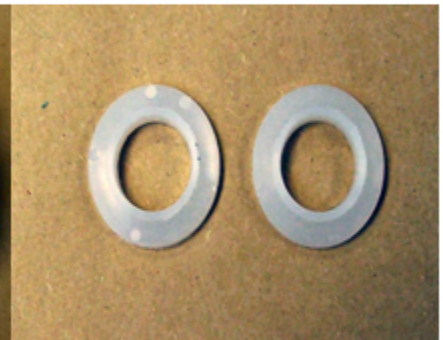

SLM450 Spare Parts

SPROLLSL £6.00 Each
SL Wheel (4 per step)

SPPEDRS £4.40 Each
Pedal Round Small

ELMICROV4-CZ
£3.80 Each

SPNYLONKN £0.56 Each
Knurled Nylon Setscrew

SPCORW-200 £2.15 Each
White Plastic Corners

SPNYLONLPB £0.40 Each
Latch Pivot Bushes

SPSPR501 £22.80 Pair
Latch springs

PTM8BALLJ £5.30 Each
Ball and socket joint

£62.40 Each
Gas Spring (48N Manual
Step Only)

SPSLLC-1 £20.31
Cassete Lower Cover

AVS Steps