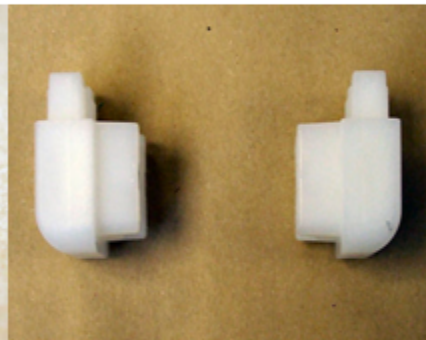

SLM450 Spare Parts

SPROLLSL £6.00 Each
SL Wheel (4 per step)

SPPEDRS £4.40 Each
Pedal Round Small

ELMICROV4-CZ
£3.80 Each

SPNYLONKN £0.56 Each
Knurled Nylon Setscrew

SPCORW-200 £2.15 Each
White Plastic Corners

SPNYLONLPB £0.40 Each
Latch Pivot Bushes

SPSPR501 £22.80 Pair
Latch springs

PTM8BALLJ £5.30 Each
Ball and socket joint

£62.40 Each
Gas Spring (48N Manual
Step Only)

SPSLLC-1 £20.31
Cassete Lower Cover

AVS Steps